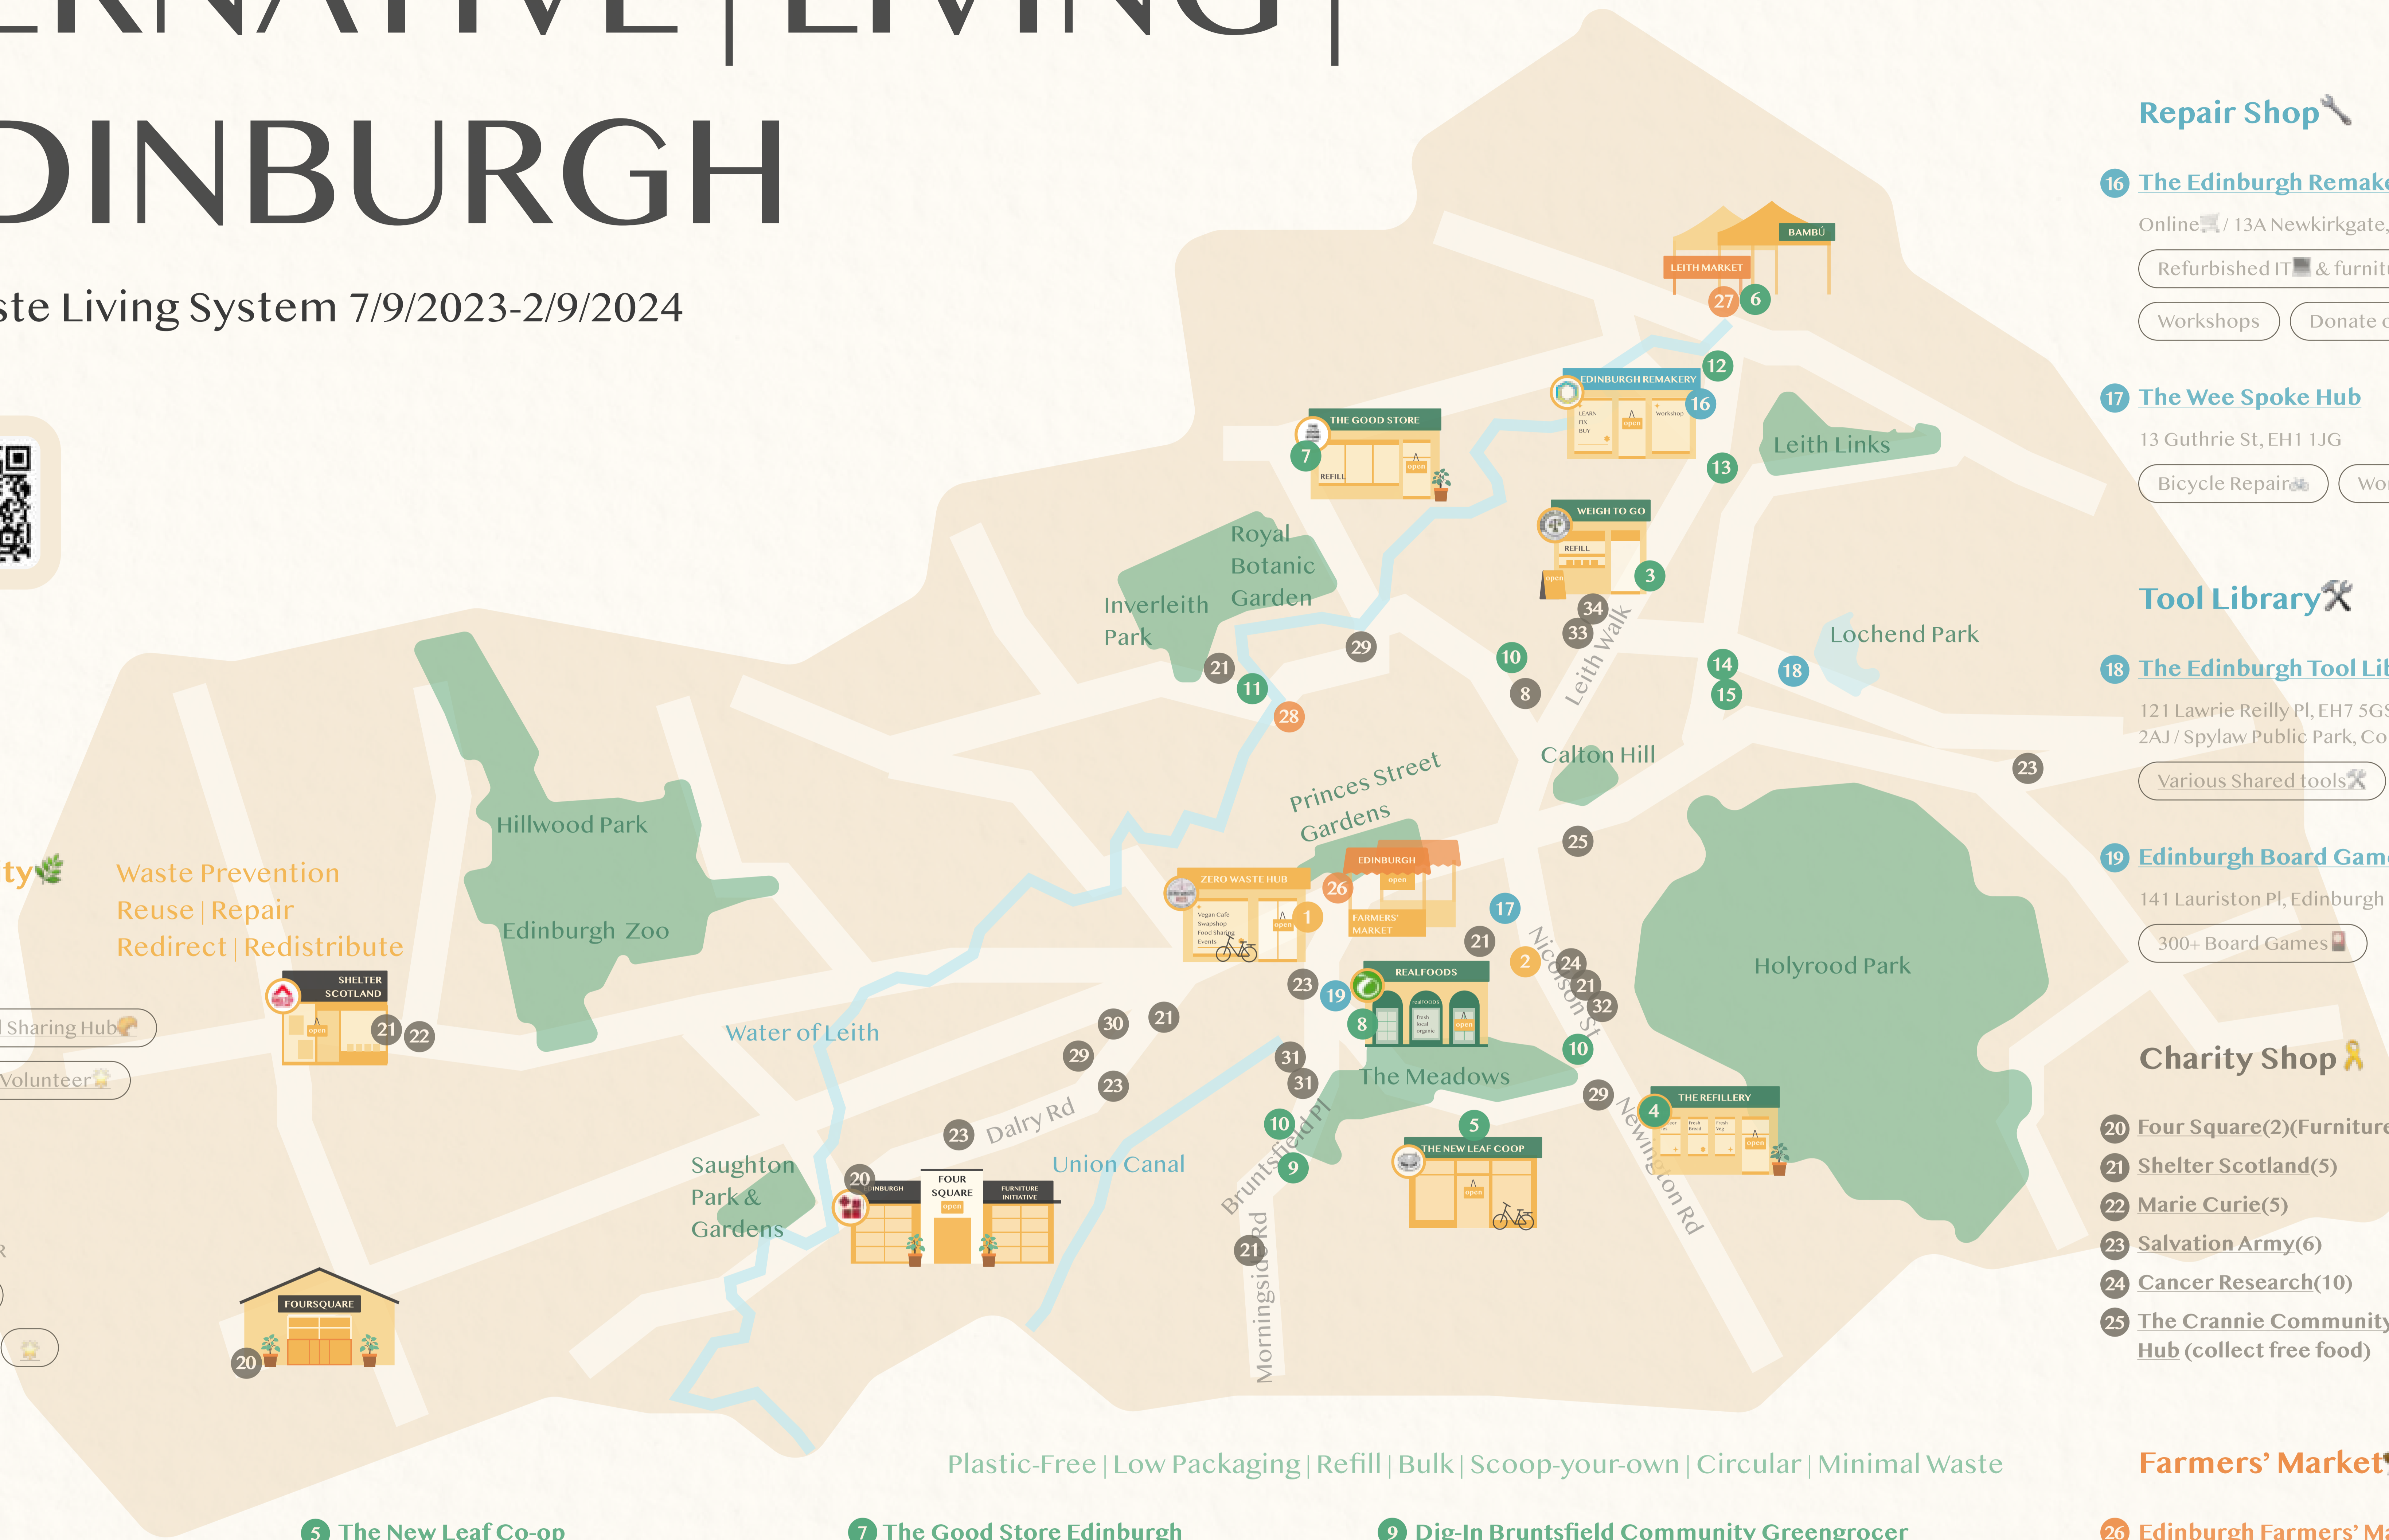

ALTERNATIVE | LIVING | IN EDINBURGH

Information Sources: <https://www.shrubcoop.org/maps>

 My Zero Waste Living System 7/9/2023-2/9/2024

Zero Waste Community

Waste Prevention
Reuse | Repair
Redirect | Redistribute

- 1 Zero Waste Hub**
22 Bread St, EH3 9AF
Swap Shop  Food Sharing Hub 
Vegan Café  Events  Volunteer 
Donate old belongings 
- 2 Goodies**
117 Nicolson St, Newington, EH8 9ER
Café  Free Food Pantry 
Discounted Store  Events 

Zero Waste Shop

- 3 Weigh To Go**
27 Crighton Pl, Leith, EH7 4NY
Cleaning Products     
Dry Goods     
Milk & Dairy 
Pickles & Ferments   
Kombucha 
- 4 The Refillery**
Online  / 39 Newington Rd, Newington, EH9 1QW
Fresh Produce     
Dried Wholefoods   
Personal Care    
Household Cleaners   
Oils & Vinegars   
Loose Teas  & roasted Coffee 

- 19 Edinburgh Board Game Library**
141 Lauriston Pl, Edinburgh EH3 9JN
300+ Board Games 

Charity Shop Reuse | Second-Hand

- 20 Four Square(2)(Furniture)**
- 21 Shelter Scotland(5)**
- 22 Marie Curie(5)**
- 23 Salvation Army(6)**
- 24 Cancer Research(10)**
- 25 The Crannie Community Hub (collect free food)**
- 29 Cats Protection(3)**
- 30 British Heart Foundation(14)**
- 31 Birthlink Thrift Shop(2)**
- 32 Samaritans' charity shop**
- 33 Edin Settlement Projects**
- 34 British Red Cross shop(3)**